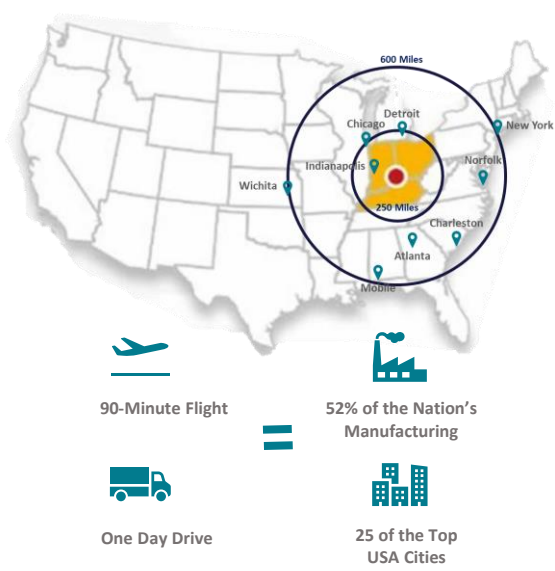

ALTIX IMHub International Manufacturers' Hub

Strategically located in the tri-state area where the States of Ohio, Kentucky, and Indiana converge; in 600 miles radius - one day trucking / 90-minute flight - of 25 of the top U.S. Metros, 41% of the nation's purchasing power and 52% of the nation's manufacturing, Altix International Manufacturers' Hub (ALTIX IMHub) is the **perfect location to launch your business in North America.**

ALTIX IMHub is an International incubator & accelerator that offers international industrial suppliers a **flexible, turnkey solution** to set-up and grow your company in North America. ALTIX IMHub offers a wide range of cost-effective domiciliation solutions ranging from a mailbox / U.S. mailing address, to shared or private office space, office packages, conference rooms, storage & warehouse in a **supportive business environment.** A-la-carte business support in HR, Sales & Marketing, IT, Market Research, Finance & Accounting are available to support you every step of the way so you can **focus** your limited resources on **growing your company** in one of the **most dynamic and competitive markets in the world.**